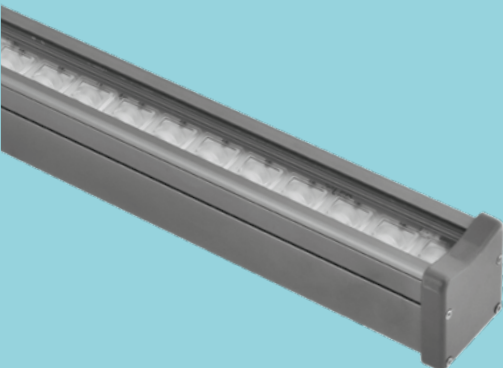

SATERN 2

چراغ خطی رشد گیاه ساترن 2

12/24/36 W

180~265/50~60 V-AC/Hz

L1000/670/350xW72.3xH65 mm

IP65

Red:660 Blue:450 nm

L₇₀ 70,000 hrs

Golden Champagne Anodized 1035

SATERN 1

چراغ خطی رشد گیاه ساترن 1

30 W

L1000xW58xH69 mm

IP65

Red:660 Blue:450 nm

L₇₀ 70,000 hrs

Golden Champagne Anodized 1035