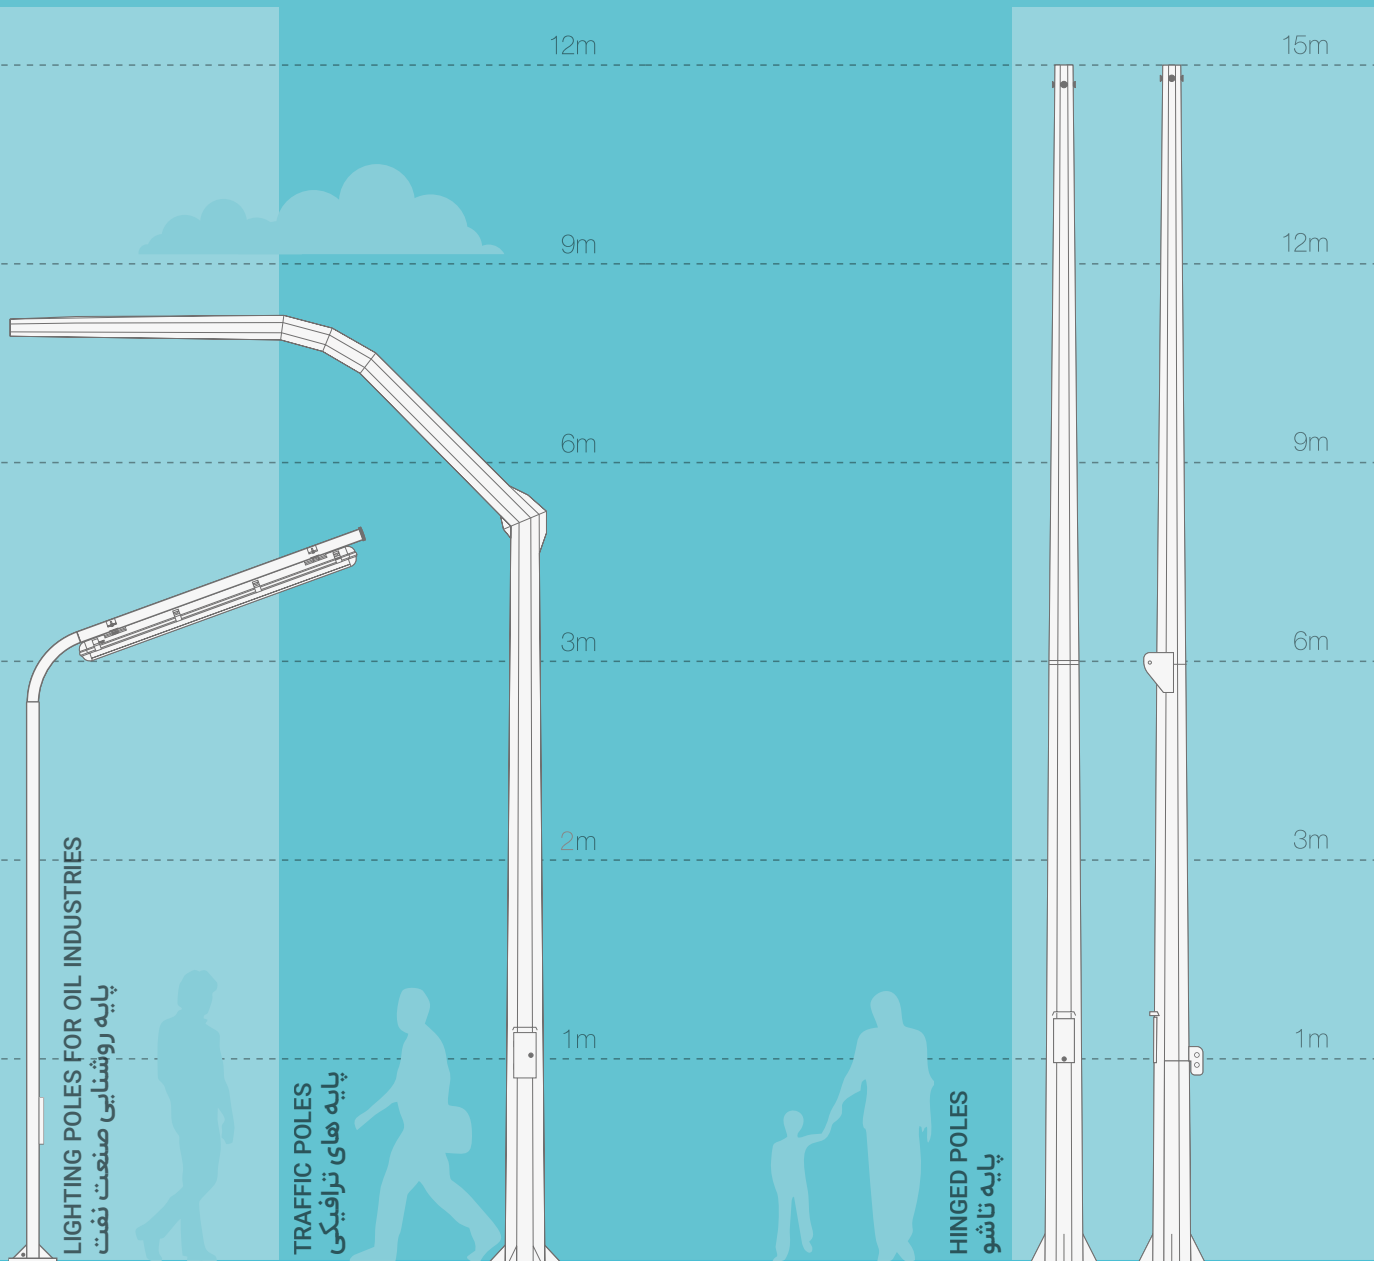

Poles | Traffic & Industrial Lighting Poles

Poles | Hinged Poles

Golnoor Art

چراغ گچی
ATRA-L

NEW

5~10 W

84x130x340 mm

cut out: 133x343 mm