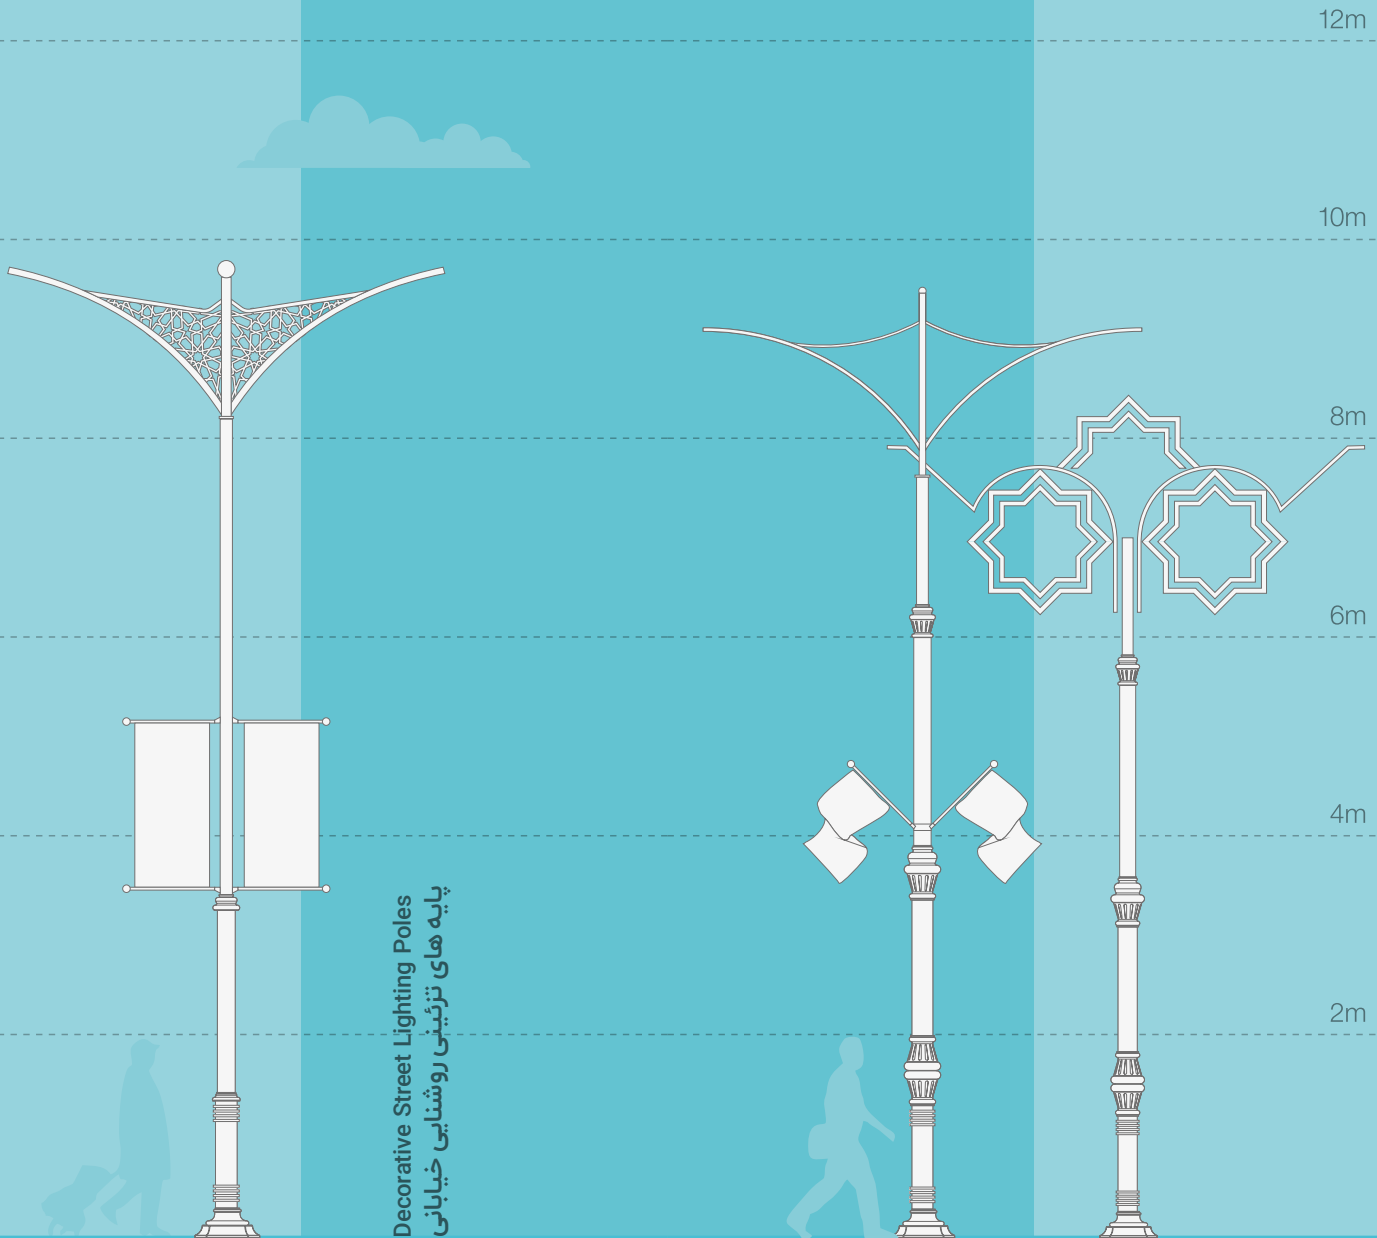

DECORATIVE URBAN LIGHTING POLES
پایه های تزئینی روشنایی پارکی

Poles | Decorative Street Lighting Poles

Poles | Decorative Street Lighting Poles

Poles | Decorative Street Lighting Poles

Poles | Decorative Street Lighting Poles