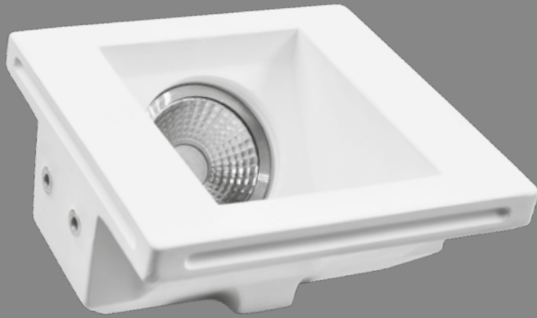

چراغ گچی
QUADRA-SIDE