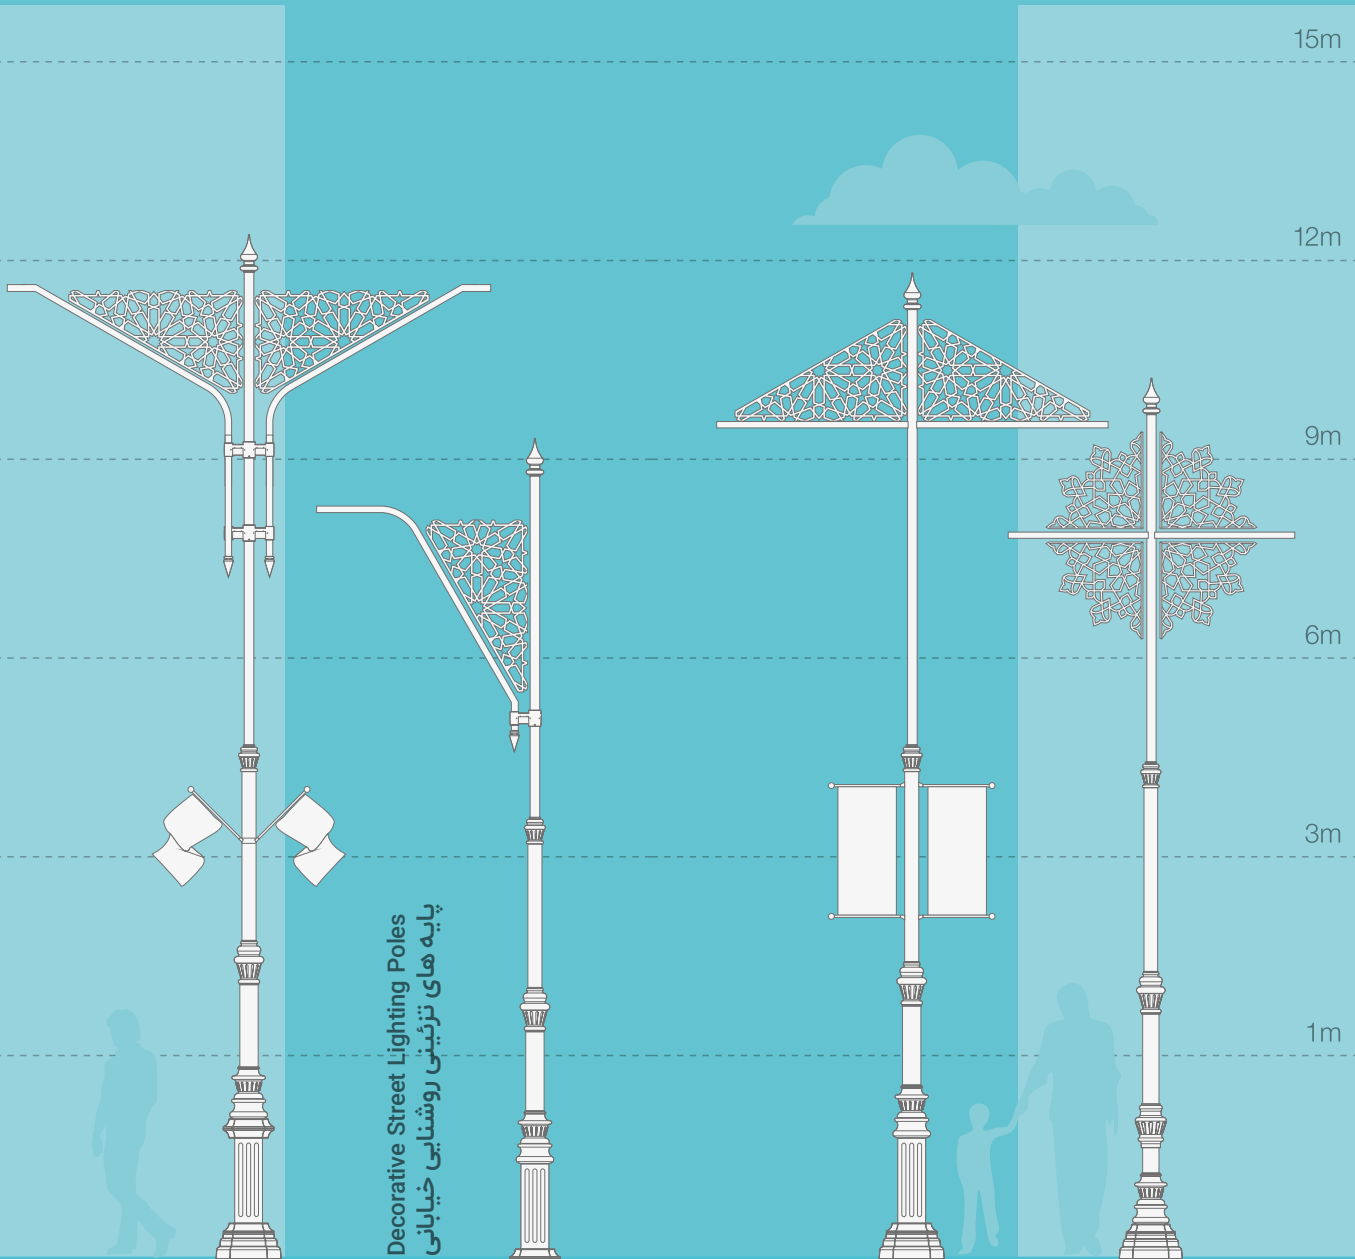

DECORATIVE URBAN LIGHTING POLES
پایه های تزئینی روشنایی پارکی

Poles | Decorative Street Lighting Poles

Poles | Decorative Street Lighting Poles

Poles | Decorative Street Lighting Poles

Poles | Decorative Street Lighting Poles