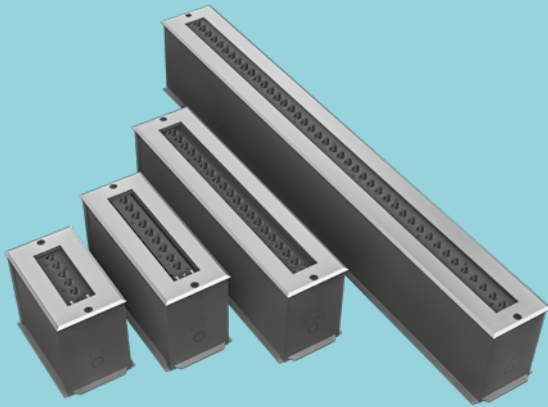

AZARIN 1

چراغ دفنی آذرین (RGB)

AZARIN 1

چراغ دفنی آذرین

NEW

12/25/50 W

300/500/1000 mm

IP67

Red:630, Green:530, Blue:450

L₇₀ 70,000 hrs

Black Sanded Ral whit stainless steel frame **9005**

NEW

4/5/7/9/12/16/27/36 W

200/300/500/1000 mm

IP67

70~125 Lm/W

L₇₀ 70,000 hrs

Black Sanded Ral whit stainless steel frame **9005**