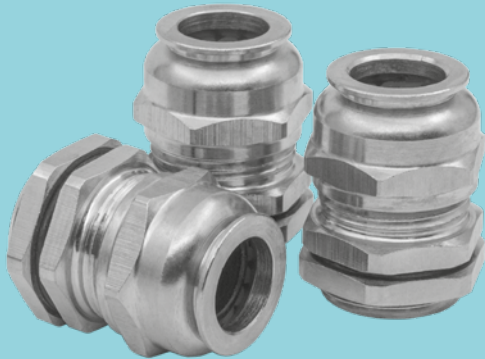

ICGPF - Non_Armored Cable Gland
گلد صنعتی PG13.5

ICGPF - Non_Armored Cable Gland
گلد صنعتی PG9

(32 mm) (40 gr)

IP66- IP67 with gasket

---

cable range: 6-12 mm

Hole Size: 20.6

Material: Nickel-plated Brass

(28 mm) (30 gr)

IP66- IP67 with gasket

---

cable range: 4-8 mm

Hole Size: 15.4

Material: Nickel-plated Brass