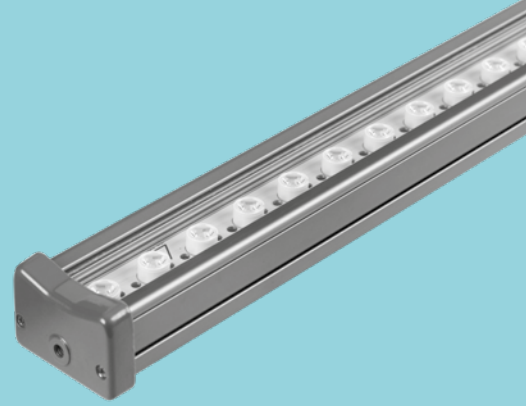

AZARAKHSH 3

چراغ خطی آذرخش 3

36 W

1000 mm

IP65

L₇₀ 70,000 hrs

Golden Champagne Anodized 1035