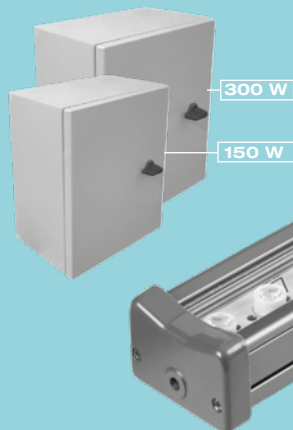

SATERN 2

چراغ خطی رشد گیاه ساترن 2

12/24/36 W

180~265/50~60 V-AC/Hz

L1000/670/350xW72.3xH65 mm

IP65

Red:660 Blue:450 nm

L₇₀ 70,000 hrs

Golden Champagne Anodized 1035

SATERN 1

چراغ خطی رشد گیاه ساترن 1

30 W

L1000xW58xH69 mm

IP65

Red:660 Blue:450 nm

L₇₀ 70,000 hrs

Golden Champagne Anodized 1035