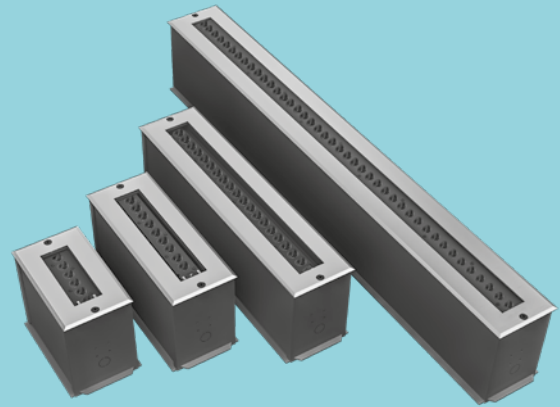

AZARIN 1

چراغ دفنی آذرین (RGB)

AZARIN 1

چراغ دفنی آذرین

NEW

12/25/50 W

300/500/1000 mm

IP67

Red:630, Green:530, Blue:450

L₇₀ 70,000 hrs

Black Sanded Ral whit stainless steel frame **9005**

NEW

4/5/7/9/12/16/27/36 W

200/300/500/1000 mm

IP67

70~125 Lm/W

L₇₀ 70,000 hrs

Black Sanded Ral whit stainless steel frame **9005**